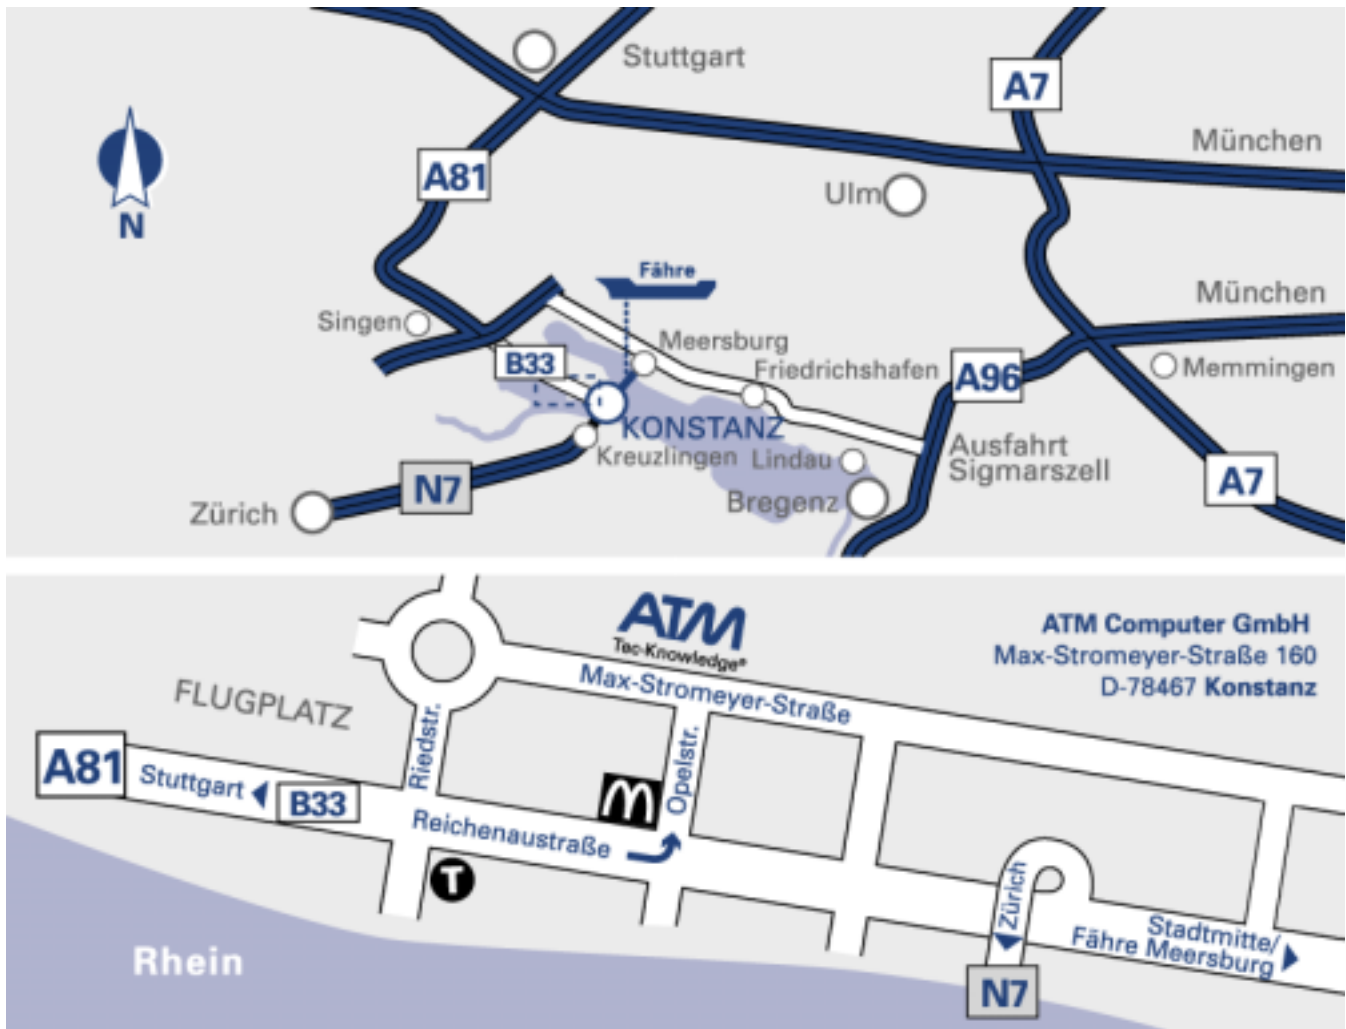

Here's how you find us!

ATM Computer GmbH, Konstanz

> From the direction of Stuttgart:

Motorway A81 Stuttgart in the direction of Singen / Konstanz - motorway interchange Hegau in the direction of Konstanz - on the B33 to Konstanz - turn left into Opelstraße at the second intersection with traffic lights (after McDonalds) - you head directly towards the ATM building and the visitors' parking area.

> From the direction of Meersburg:

Ferry to Konstanz/Staad (leaving every 15 minutes) - on the Mainaustraße in the direction of the city centre - turn right after approx. 4 km (after the railway underpass) in the direction of Singen -

turn right after approx. 2.5 km (before McDonalds) into the Opelstraße - you head directly towards the ATM building and the visitors' parking area.

> From the direction of Zürich:

Kreuzlingen / Konstanz - after the border (customs) follow the signs to Singen - turn right after the Rhine bridge (direction of Singen) - turn right into Opelstraße at the second intersection with traffic lights (before McDonalds) - you head directly towards the ATM building and the visitors' parking area.